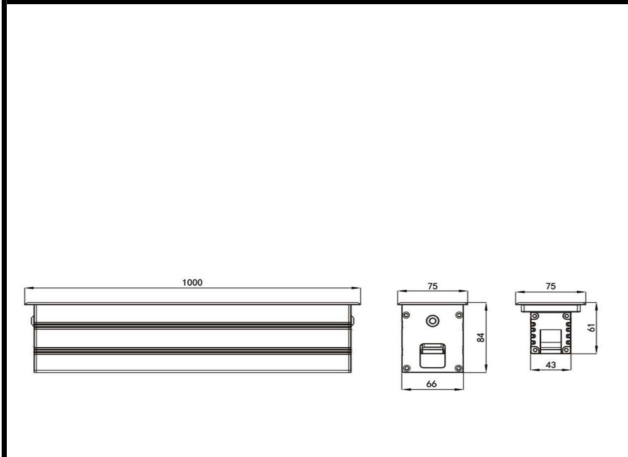

Sovitron Interior Pvt.Ltd.

Model Name	UNITY-M46 / DL-OHM-M46-24
Description	linear Inground light

Technical description	Image
-----------------------	-------

Dimension	L=1000mm Cutout W=66mm With trim W=75mm H=84mm
Frame	Aluminum
Color Tempertaure	4000K
Power	24W
Total Luminous Flux	2040 lm
Efficacy	85 lm/W
IP rating	67
Color Rendering	≥80
Mounting	Buried
Beam angle	10°/30°/45°/60°/10°×60°/25°×45°
Optics	Tempered glass
Dimming	NON-Dimmable
Operating Voltage	220-240 VAC
Standard Lifetime	L70 minimum at 50,000 burning hours

Dimension diagram

Remarks:-

Address: Plot #7 Saroorpur-Nangla Industrial Area,Ballabgarh-Sohna Road,Faridabad-121005
Email: info@sovitron.com